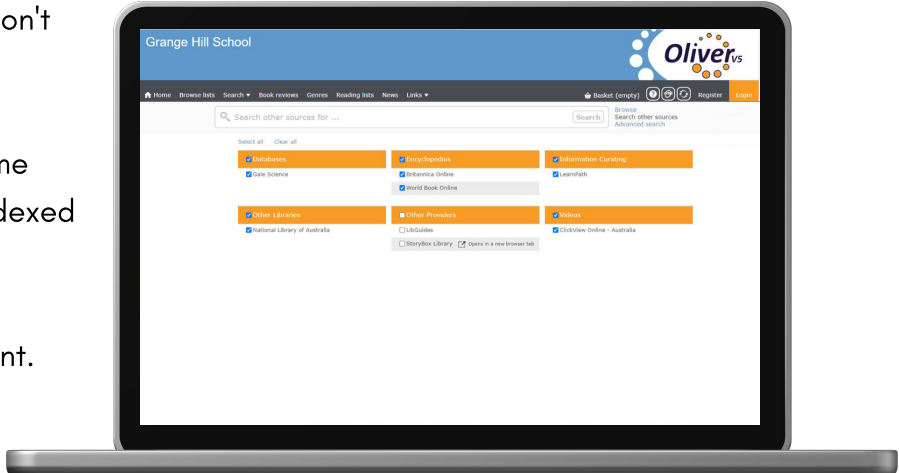

# Softlink Federated Search

A perfectly integrated, true federated search engine with access to over 1600 popular research databases for Oliver v5 users.

Oliver v5's Federated Search allows you to search multiple data sources, including your local catalogue, in real time, direct from the Oliver v5 search screen. It's a deeply integrated, cost effective solution that streamlines searching.

### Benefits of Oliver v5 Federated Search:

- User experience is streamlined, you don't have to link to a third party product interface to do your search.
- Retrieve the most up-to-date, real time information, rather than relying on indexed data that could be out of date.
- Eliminate the effort and expense of indexing all of your searchable content.
- Unlock the value of your subscription databases.